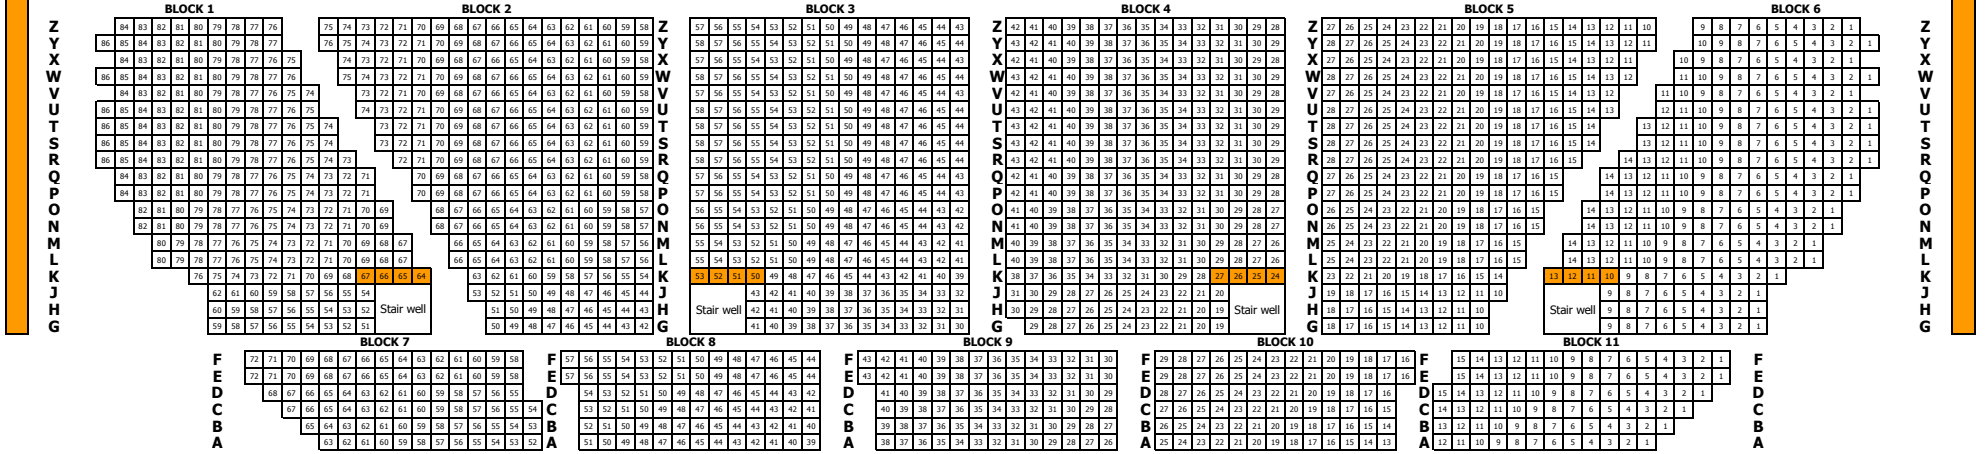

hmv Hammersmith Apollo

Cycle Standing x 178 (Single File)

Circle Seating

2 x Wheel Chair plus 2 accomp.

Stalls Seating

2 x Wheel Chair plus 2 accomp.

■ Restricted view
■ Wheel chair

STAGE

3632 total capacity