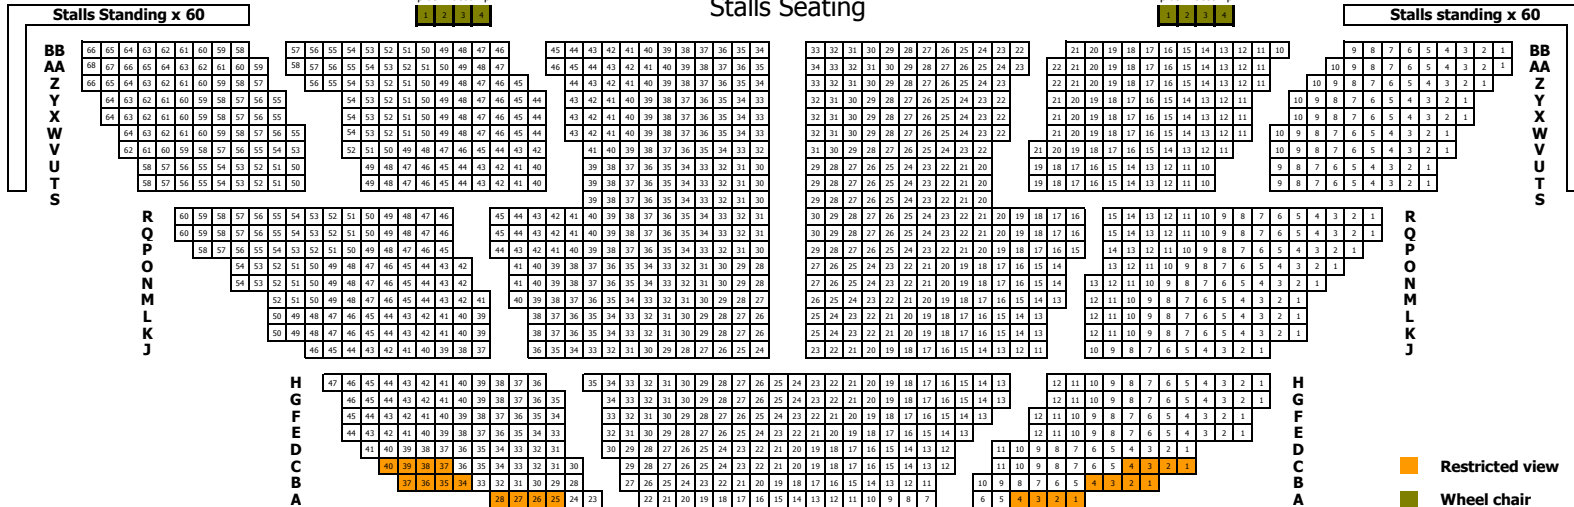

hmv Hammersmith Apollo

Cycle Standing x 178 (Single File)

Circle Seating

2 x Wheel Chair plus 2 accomp.

Stalls Seating

2 x Wheel Chair plus 2 accomp.

■ Restricted view
■ Wheel chair

STAGE

3632 total capacity